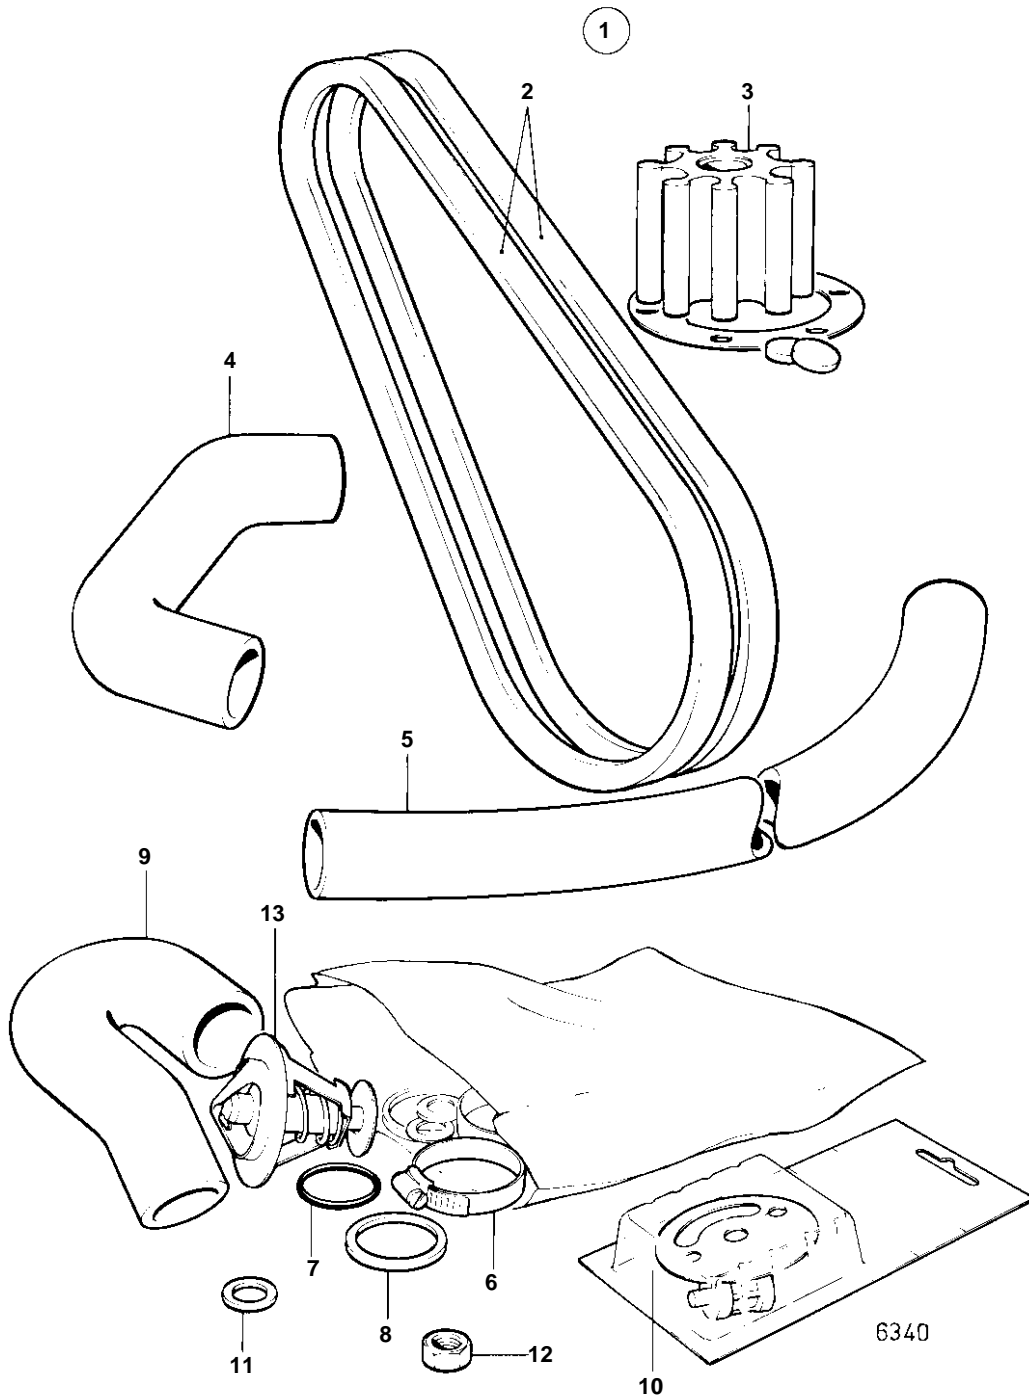

MD40A,TMD40A,AQD40A

MD40A,TMD40A,AQD40A

REF	PART NO.	QTY	DESCRIPTION	NOTES
1	875702	1	On board kit	REPL BY 858632
2	958359	1	· Drive belt set	L = 2X1100 MM
3	875593	1	· Impeller kit	
4	842907	1	· Hose	
5	944386	X	· Hose	L = 1000 MM
6	943475	4	· Hose clamp	
7	925061	3	· O-ring	
	949658		· O-ring	(925061)
8	858986	4	· Sealing ring	(842744)
	842913	2	· Sealing ring	
9	843438	1	· Hose	
10	273663	1	· Repair kit	FOR FUEL FEED PUMP.
11	957171	20	· Gasket	
	11994	10	· Gasket	
	48588	5	· Washer	
12	955782	2	· Nut	FOR FUEL INJECTOR.
13	875788	1	· Thermostat kit	70%Z9